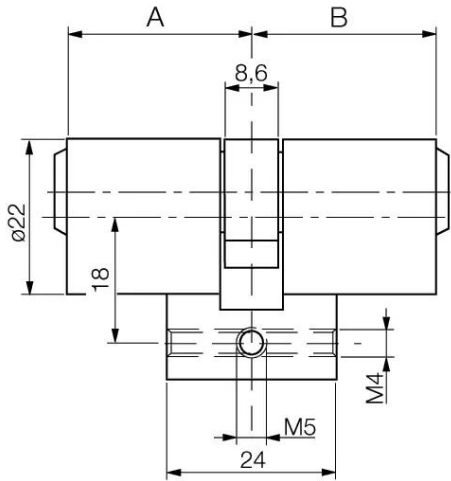

Profile double cylinder Swiss .C31

Closes on both sides

Product description

- 5 pin tumblers
- Brass cylinder
- Standard finish, satin nickel-plated (OF=MV)
- 22 mm diameter
- Tapered cylinder core head with reinforced key guide
- Cam consisting of break and corrosion-resistant nickel silver profile or sinter metal, depending on system
- Core pins made of special wear-resistant bronze

Scope of delivery

- 1 profile-double cylinder
- 3 nickel silver keys
- 1 cylinder fixing screw M5 x 85 mm