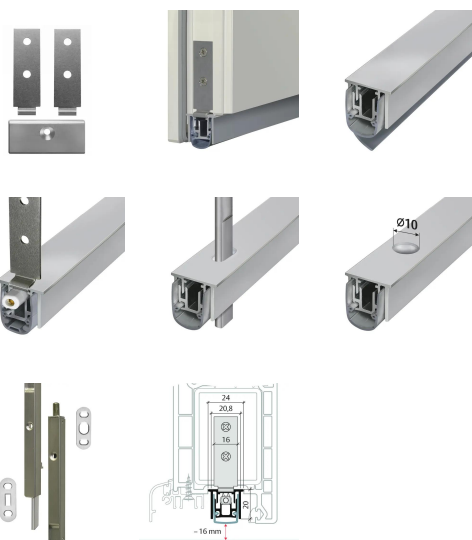

**Variants that can be ordered**

Order number	Description
55040	Planet RS, RD (smoke-shielding),
55034	Planet RS, RD (smoke-shielding), 335 mm, can be shortened to 220 mm
55046	Planet RS, RD (smoke-shielding), 460 mm, can be shortened to 335 mm
55059	Planet RS, RD (smoke-shielding), 585 mm, can be shortened to 460 mm
55071	Planet RS, RD (smoke-shielding), 710 mm, can be shortened to 585 mm
55084	Planet RS, RD (smoke-shielding), 835 mm, can be shortened to 710 mm
55096	Planet RS, RD (smoke-shielding), 960 mm, can be shortened to 835 mm
55109	Planet RS, RD (smoke-shielding), 1085 mm, can be shortened to 960 mm
55121	Planet RS, RD (smoke-shielding), 1210 mm, can be shortened to 1085 mm
55134	Planet RS, RD (smoke-shielding), 1335 mm, can be shortened to 1210 mm
55146	Planet RS, RD (smoke-shielding), 1460 mm, can be shortened to 1335 mm
55159	Planet RS, RD (smoke-shielding), 1585 mm, can be shortened to 1460 mm
55600	Planet RS, RD (smoke-shielding),
59040	Planet RS, FH+RD (fire-retardant and smoke-shielding),
59034	Planet RS, FH+RD (fire retardant and smoke-shielding), 335 mm, can be shortened to 220 mm
59046	Planet RS, FH+RD (fire retardant and smoke-shielding), 460 mm, can be shortened to 335 mm
59059	Planet RS, FH+RD (fire retardant and smoke-shielding), 585 mm, can be shortened to 460 mm
59071	Planet RS, FH+RD (fire retardant and smoke-shielding), 710 mm, can be shortened to 585 mm
59084	Planet RS, FH+RD (fire retardant and smoke-shielding), 835 mm, can be shortened to 710 mm
59096	Planet RS, FH+RD (fire retardant and smoke-shielding), 960 mm, can be shortened to 835 mm
59109	Planet RS, FH+RD (fire retardant and smoke-shielding), 1085 mm, can be shortened to 960 mm
59121	Planet RS, FH+RD (fire retardant and smoke-shielding), 1210 mm, can be shortened to 1085 mm
59134	Planet RS, FH+RD (fire retardant and smoke-shielding), 1335 mm, can be shortened to 1210 mm
59146	Planet RS, FH+RD (fire retardant and smoke-shielding), 1460 mm, can be shortened to 1335 mm
59159	Planet RS, FH+RD (fire retardant and smoke-shielding), 1585 mm, can be shortened to 1460 mm
59600	Planet RS, FH+RD (fire-retardant and smoke-shielding),