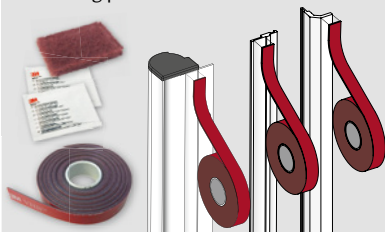

1. Easy clip-on system
2. Side view, concealed screws

Fabric colour

Black	White (option)
Red (option)	Blue (option)
Yellow (option)	Grey (option)

Housing colour

EV1 anodised
RAL - 9016 white
RAL - 9007 grey
RAL - 7016 anthracite
Stainless steel anodised
RAL/ANOD. (option)

Door closed, roller curtain retracted

Door open, roller curtain extended

Practical advantages of using the clip-on system from Planet for ...

Adhesive kit S for steel frames
Option for FSR 6000 / 7000 and mounting profiles

Mounting profile LP1 for panic hardware
for FSR 6000 / 7000

For doors with small available space or no space for attaching the finger protection to the door leaf

Cover profile FSA 8400 [P] / FSA 8500 [O]

For wooden, metal and PVC doors

Door types

Door material

Key features FSA 8400

- Suitable for all doors with universal hinges
- Simple and secure installation
- Height adjustable from 31 mm hinge height
- Quick fit with marking aid
- Modular shim system with 3, 4 and 5 mm steps