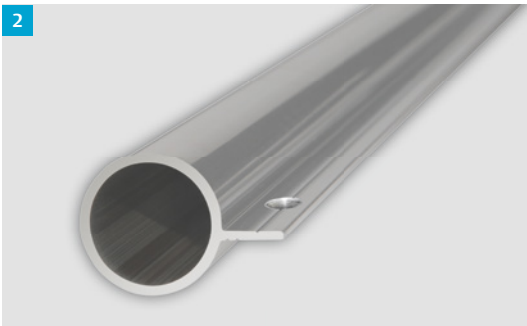

Mounting profile LP1 for panic hardware
for FSR 6000 / 7000

For doors with small available space or no space for attaching the finger protection to the door leaf

Cover profile FSA 8400 [P] / FSA 8500 [O]

For wooden, metal and PVC doors

Door types

Door material

Key features FSA 8400

- Suitable for all doors with universal hinges
- Simple and secure installation
- Height adjustable from 31 mm hinge height
- Quick fit with marking aid
- Modular shim system with 3, 4 and 5 mm steps

Key features FSA 8500

- Cover profile for flush doors
- Suitable for all hinge diameters

Technical data

Standard length 1 (FSA 8500)	1755 mm, for 2 parts, self cut to size (stock length)
Standard length 2 (FSA 8500)	1980 mm, for 3 parts, self cut to size (stock length)
Standard length 1 (FSA 8400)	1900 mm, for 2 parts, self cut to size (stock length)
Length 3	set per linear metre, cut to size
Shorten	yes
Maximum supply length	2500 mm
Installation set	universal screws included