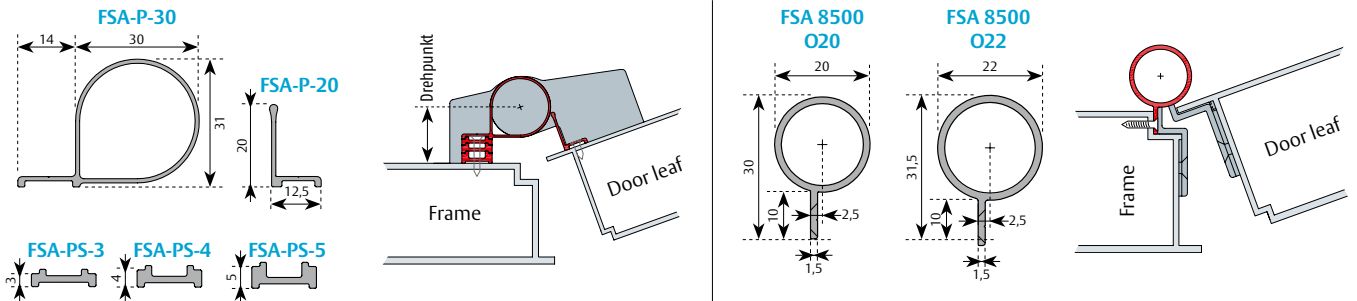

Technical data

Standard length 1 (FSA 8500)	1755 mm, for 2 parts, self cut to size (stock length)
Standard length 2 (FSA 8500)	1980 mm, for 3 parts, self cut to size (stock length)
Standard length 1 (FSA 8400)	1900 mm, for 2 parts, self cut to size (stock length)
Length 3	set per linear metre, cut to size
Shorten	yes
Maximum supply length	2500 mm
Installation set	universal screws included

1. FSA 8400 [P] 2. FSA 8500 [O] (O20 / O22)

Planet finger protection® cover profiles: closes off the gap at the secondary closing edge on the hinge side.