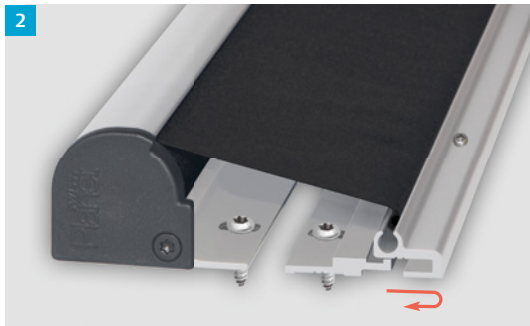

Also available:
Roller protector FSR 7000 [Outdoor]
for external doors/wet areas

Door types

Door material

Key features

- Quick fit roller protector (and removal)
- Hard-wearing synthetic fibre fabric, washable, difficult to ignite B1
- Mountable and removable
- Installed with concealed fixing screws
- Housing position adjustable (elongated holes)
- Suitable for almost all doors
- Certified and supervised quality (MPA)
- 2.000.000 test cycles

1. Easy clip-on system
2. Side view, concealed screws

Fabric colour

Black	White (option)
Red (option)	Blue (option)
Yellow (option)	Grey (option)

Housing colour

EV1 anodised
RAL - 9016 white
RAL - 9007 grey
RAL - 7016 anthracite
Stainless steel anodised
RAL/ANOD. (option)