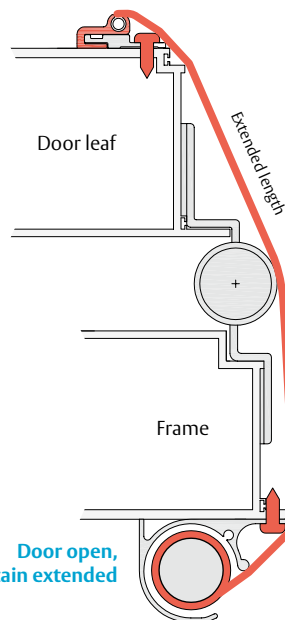

Also available:
Roller protector FSR 7000 [Outdoor]
for external doors/wet areas

Door types

Door material

Key features

- Quick fit roller protector (and removal)
- Hard-wearing synthetic fibre fabric, washable, difficult to ignite B1
- Mountable and removable
- Installed with concealed fixing screws
- Housing position adjustable (elongated holes)
- Suitable for almost all doors
- Certified and supervised quality (MPA)
- 2.000.000 test cycles

1. Easy clip-on system
2. Side view, concealed screws

Fabric colour

Black	White (option)
Red (option)	Blue (option)
Yellow (option)	Grey (option)

Housing colour

EV1 anodised
RAL - 9016 white
RAL - 9007 grey
RAL - 7016 anthracite
Stainless steel anodised
RAL/ANOD. (option)

Door closed, roller curtain retracted

Door open, roller curtain extended

Practical advantages of using the clip-on system from Planet for ...

Adhesive kit S for steel frames
Option for FSR 6000 / 7000 and mounting profiles