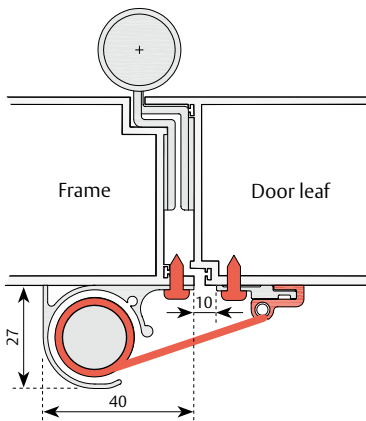

Technical data

Standard length	1925 mm (stock length)
Automatic length	2015 mm (stock length)
Maximum supply length	2500 mm
Minimum length	310 mm
Shorten	cannot be shortened
Installation set	universal screws included
Extended length	260 mm or 330 mm

1. Easy clip-on system
2. Side view, concealed screws

Fabric colour

Black	White (option)
Red (option)	Blue (option)
Yellow (option)	Grey (option)

Housing colour

EV1 anodised
RAL - 9016 white
RAL - 9007 grey
RAL - 7016 anthracite
Stainless steel anodised
RAL/ANOD. (option)

Key features FSA 8500

- Cover profile for flush doors
- Suitable for all hinge diameters

Technical data

Standard length 1 (FSA 8500)	1755 mm, for 2 parts, self cut to size (stock length)
Standard length 2 (FSA 8500)	1980 mm, for 3 parts, self cut to size (stock length)
Standard length 1 (FSA 8400)	1900 mm, for 2 parts, self cut to size (stock length)
Length 3	set per linear metre, cut to size
Shorten	yes
Maximum supply length	2500 mm
Installation set	universal screws included