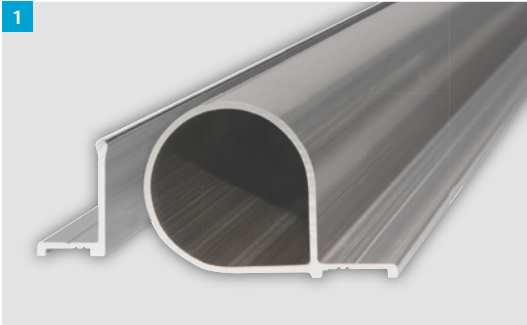

Mounting profile LP1 for panic hardware
for FSR 6000 / 7000

For doors with small available space or no space for attaching the finger protection to the door leaf

Cover profile FSA 8400 [P] / FSA 8500 [O]

For wooden, metal and PVC doors

Door types

Door material

Key features FSA 8400

- Suitable for all doors with universal hinges
- Simple and secure installation
- Height adjustable from 31 mm hinge height
- Quick fit with marking aid
- Modular shim system with 3, 4 and 5 mm steps

Key features FSA 8500

- Cover profile for flush doors
- Suitable for all hinge diameters

Technical data

Standard length 1 (FSA 8500)	1755 mm, for 2 parts, self cut to size (stock length)
Standard length 2 (FSA 8500)	1980 mm, for 3 parts, self cut to size (stock length)
Standard length 1 (FSA 8400)	1900 mm, for 2 parts, self cut to size (stock length)
Length 3	set per linear metre, cut to size
Shorten	yes
Maximum supply length	2500 mm
Installation set	universal screws included