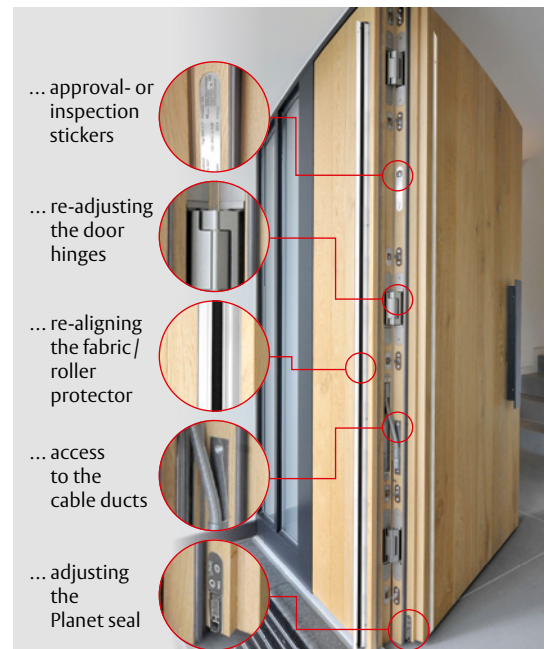

1. Easy clip-on system
2. Side view, concealed screws

Fabric colour

Black	White (option)
Red (option)	Blue (option)
Yellow (option)	Grey (option)

Housing colour

EV1 anodised
RAL - 9016 white
RAL - 9007 grey
RAL - 7016 anthracite
Stainless steel anodised
RAL/ANOD. (option)

Door closed, roller curtain retracted

Door open, roller curtain extended

Practical advantages of using the clip-on system from Planet for ...

Adhesive kit S for steel frames
Option for FSR 6000 / 7000 and mounting profiles

For wooden, metal and PVC doors

Door types

Door material

Key features FSA 8400

- Suitable for all doors with universal hinges
- Simple and secure installation
- Height adjustable from 31 mm hinge height
- Quick fit with marking aid
- Modular shim system with 3, 4 and 5 mm steps