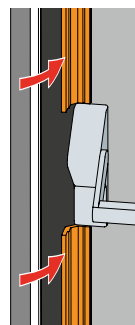

1. Easy clip-on system
2. Side view, concealed screws

Fabric colour

Black	White (option)
Red (option)	Blue (option)
Yellow (option)	Grey (option)

Housing colour

EV1 anodised
RAL - 9016 white
RAL - 9007 grey
RAL - 7016 anthracite
Stainless steel anodised
RAL/ANOD. (option)

Door closed, roller curtain retracted

Door open, roller curtain extended

Practical advantages of using the clip-on system from Planet for ...

Adhesive kit S for steel frames
Option for FSR 6000 / 7000 and mounting profiles

Mounting profile LP1 for panic hardware
for FSR 6000 / 7000

For doors with small available space or no space for attaching the finger protection to the door leaf

Cover profile FSA 8400 [P] / FSA 8500 [O]